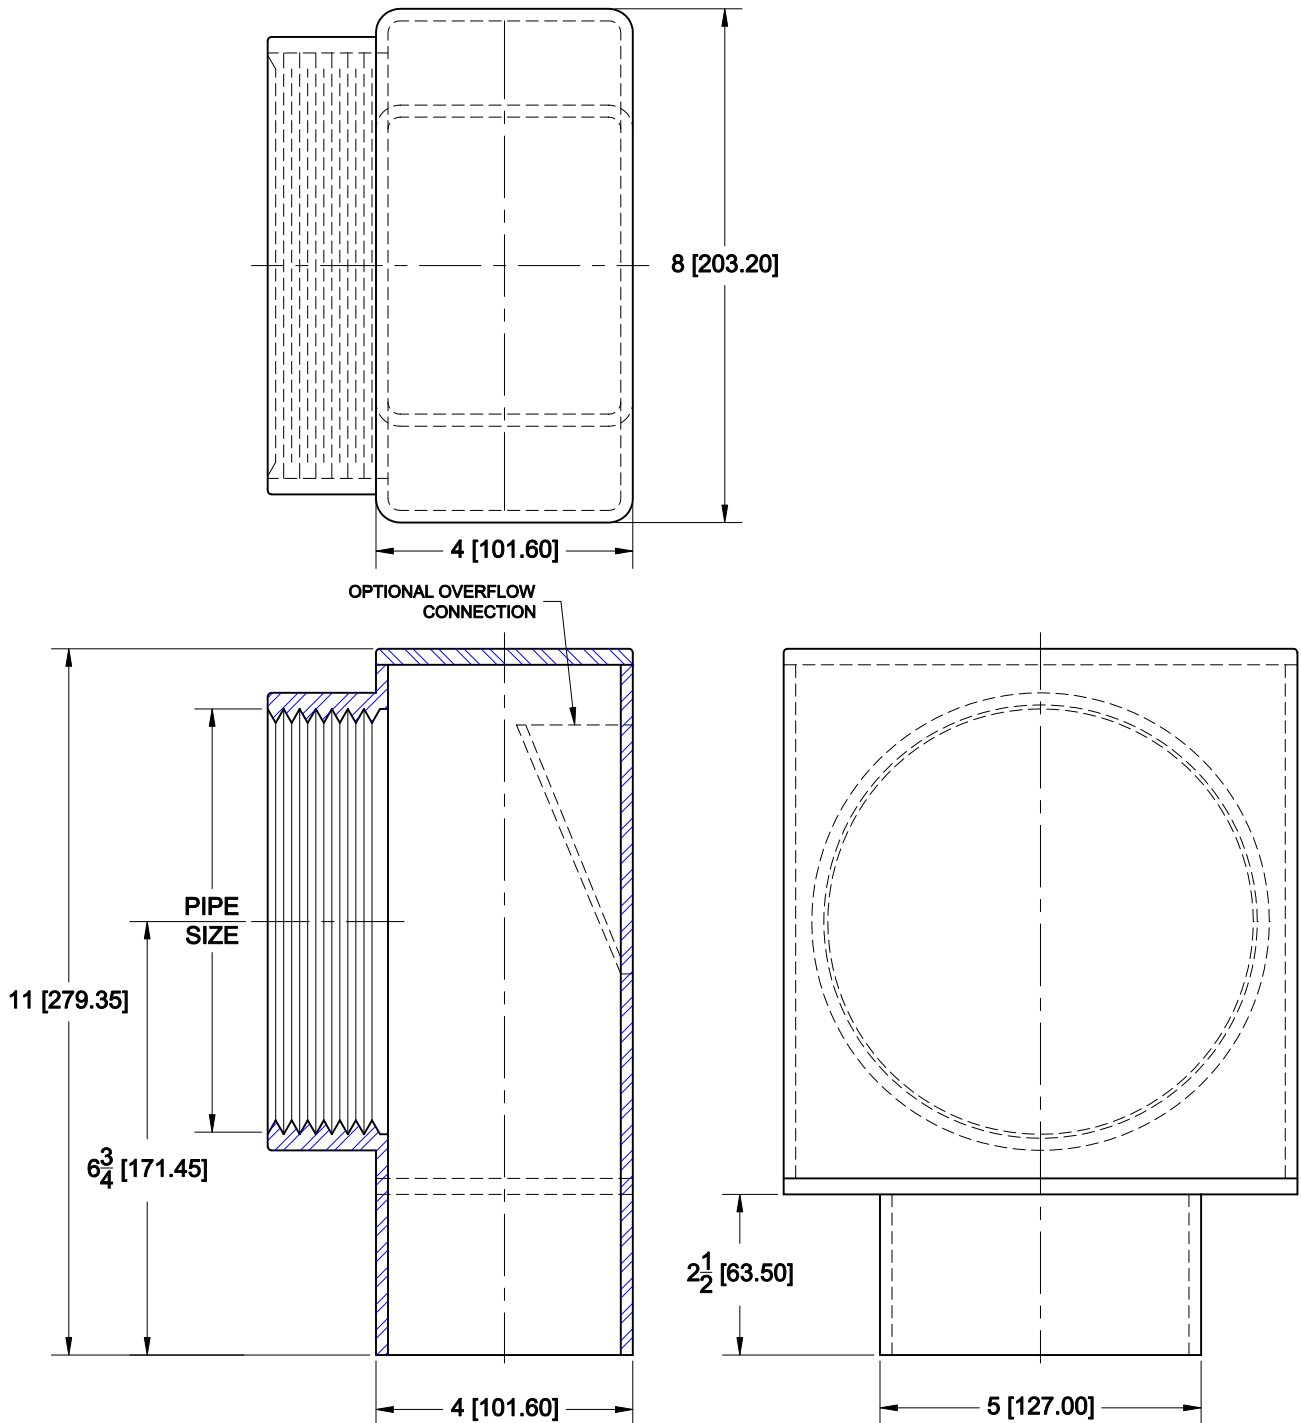

# DOWNSPOUT ELBOW

3940-DE

PAINTED FABRICATED STEEL 5x4 RECTANGULAR DOWNSPOUT ELBOW WITH IPS THREADED INLET.

## OPTIONS

Cat. No.	Pipe Size	Wt. Lbs.	Suffix	Description
<input type="checkbox"/> 3945-DE	5 (125)	22.0	<input type="checkbox"/> 37	OVERFLOW CONNECTION
<input type="checkbox"/> 3946-DE	6 (150)	23.0	<input type="checkbox"/> 39	ALL GALVANIZED